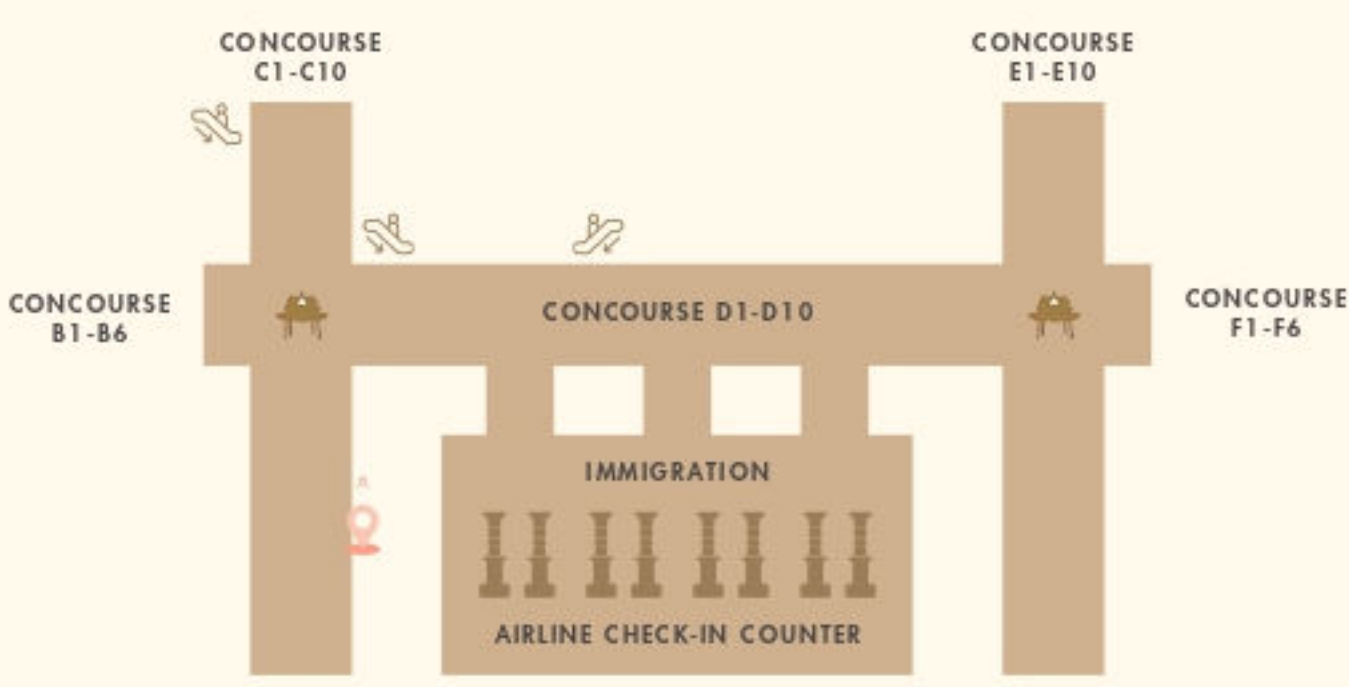

The Coral

The Coral Business Class Lounge (Cosmo), International Departure Concourse C

SCAN QR CODE TO GET DIRECTIONS TO THIS LOUNGE

The Coral

The Coral Finest Business Class Lounge, International Departure Concourse D

SCAN QR CODE TO GET DIRECTIONS TO THIS LOUNGE

The Coral

The Coral First Class Lounge, International Departure Concourse D

SCAN QR CODE TO GET DIRECTIONS TO THIS LOUNGE

The Coral

The Coral Executive Lounge, Domestic Departure, Gate 51 (3rd Floor)

The Coral

The Coral Finest Business Class Lounge, International Departure (3rd Floor)

The Coral

The Coral Premium Lounge, Domestic Departure Concourse A

SCAN QR CODE TO GET DIRECTIONS TO THIS LOUNGE