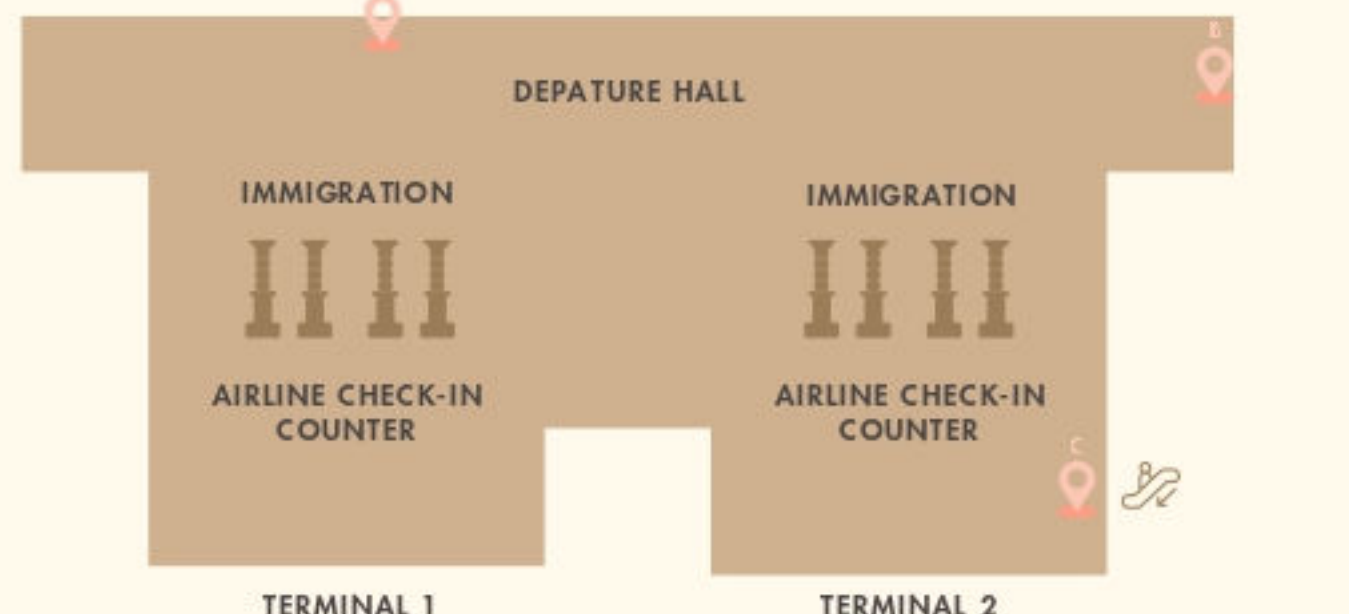

The Coral

The Coral Business Class Lounge (Cosmo), International Departure Concourse C

SCAN QR CODE TO GET DIRECTIONS TO THIS LOUNGE

The Coral

The Coral Finest Business Class Lounge, International Departure Concourse D

SCAN QR CODE TO GET DIRECTIONS TO THIS LOUNGE

The Coral

The Coral First Class Lounge, International Departure Concourse D

SCAN QR CODE TO GET DIRECTIONS TO THIS LOUNGE

The Coral

The Coral Executive Lounge, Domestic Departure, Gate 51 (3rd Floor)

The Coral

The Coral Finest Business Class Lounge, International Departure (3rd Floor)

The Coral

The Coral Premium Lounge, Domestic Departure Concourse A

SCAN QR CODE TO GET DIRECTIONS TO THIS LOUNGE