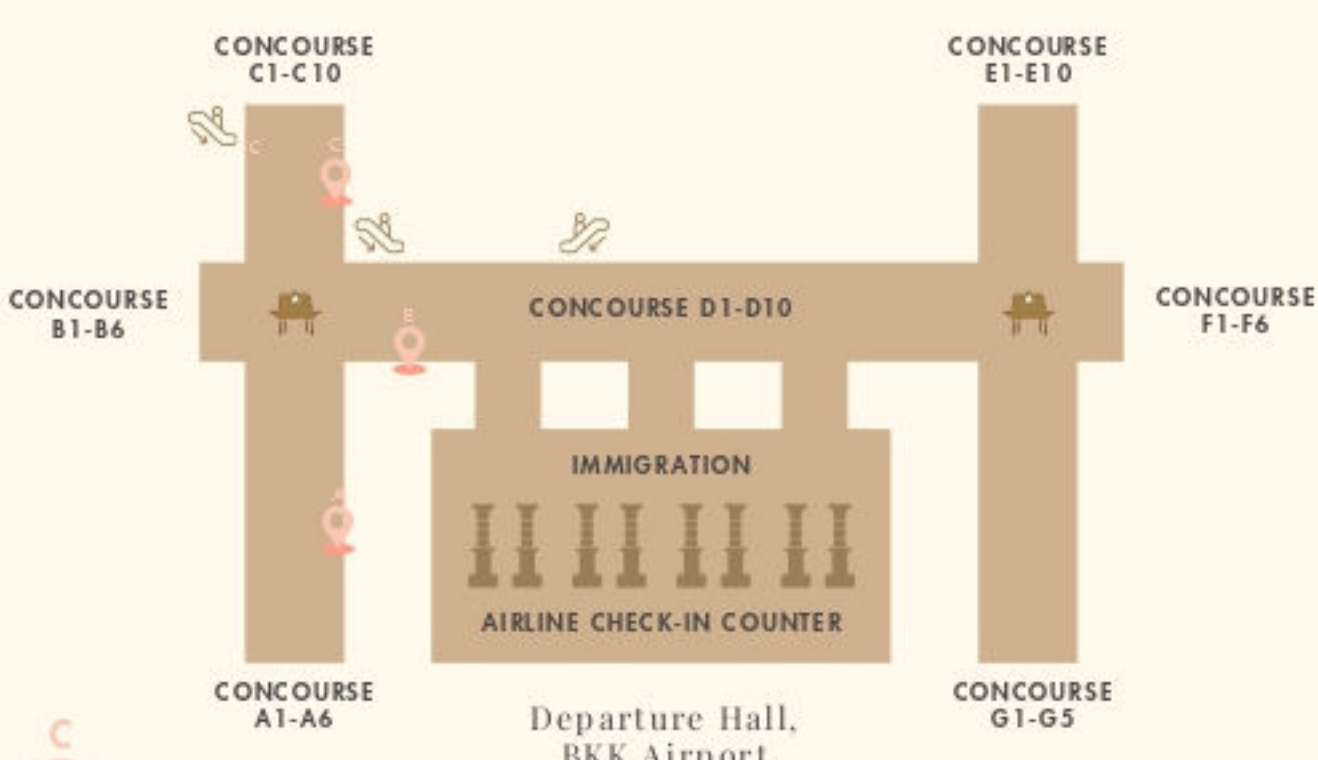

The Coral

The Coral Business Class Lounge (Cosmo), International Departure Concourse C

SCAN QR CODE TO GET DIRECTIONS TO THIS LOUNGE

The Coral

The Coral Finest Business Class Lounge, International Departure Concourse D

SCAN QR CODE TO GET DIRECTIONS TO THIS LOUNGE

The Coral

The Coral First Class Lounge, International Departure Concourse D

SCAN QR CODE TO GET DIRECTIONS TO THIS LOUNGE

The Coral

The Coral Executive Lounge, Domestic Departure, Gate 51 (3rd Floor)

The Coral

The Coral Finest Business Class Lounge, International Departure (3rd Floor)

The Coral

The Coral Premium Lounge, Domestic Departure Concourse A

SCAN QR CODE TO GET DIRECTIONS TO THIS LOUNGE