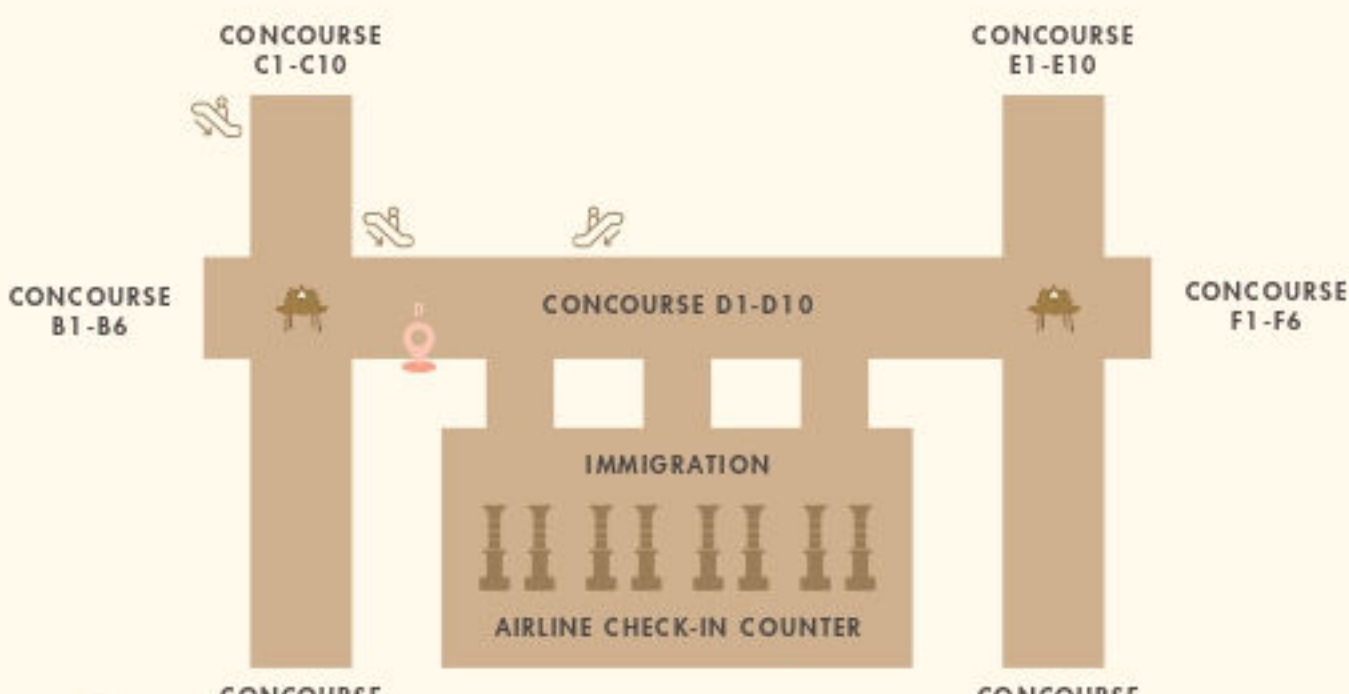

The Coral

The Coral Business Class Lounge (Cosmo), International Departure Concourse C

SCAN QR CODE TO GET DIRECTIONS TO THIS LOUNGE

The Coral

The Coral Finest Business Class Lounge, International Departure Concourse D

SCAN QR CODE TO GET DIRECTIONS TO THIS LOUNGE

The Coral

The Coral First Class Lounge, International Departure Concourse D

SCAN QR CODE TO GET DIRECTIONS TO THIS LOUNGE

The Coral

The Coral Executive Lounge, Domestic Departure, Gate 51 (3rd Floor)

The Coral

The Coral Finest Business Class Lounge, International Departure (3rd Floor)

The Coral

The Coral Premium Lounge, Domestic Departure Concourse A

SCAN QR CODE TO GET DIRECTIONS TO THIS LOUNGE