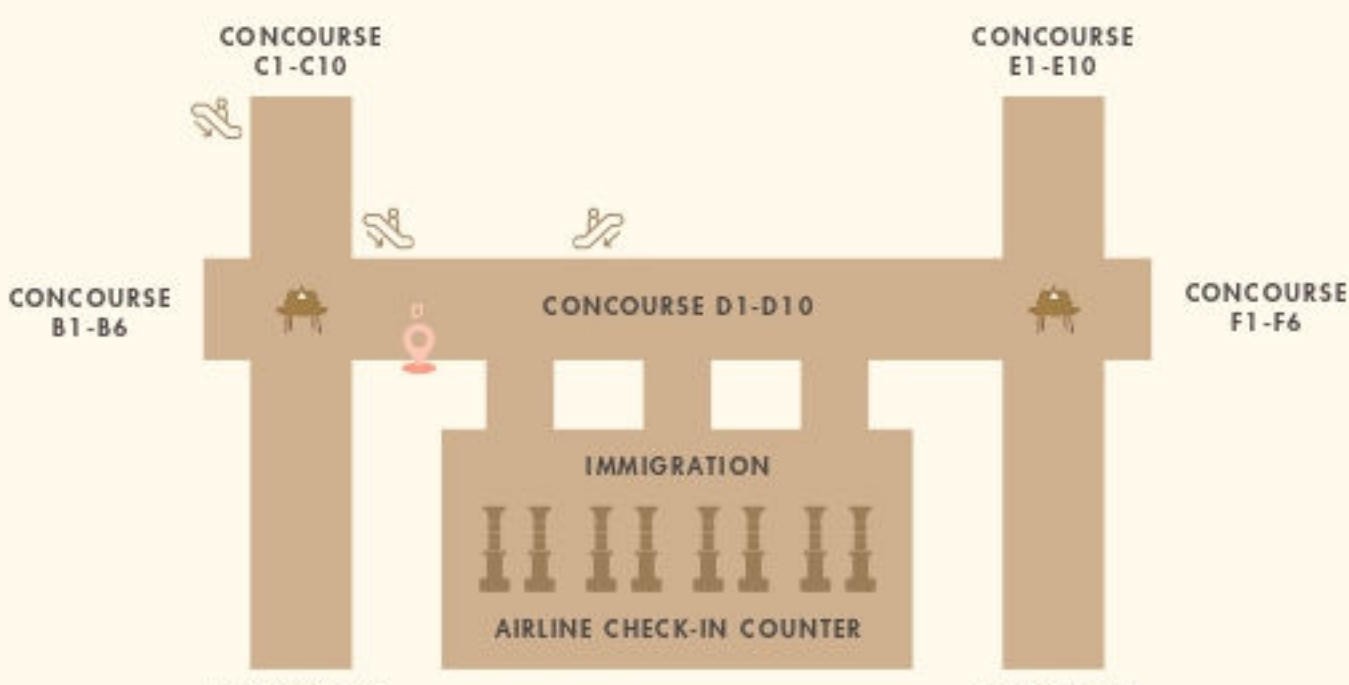

The Coral

The Coral Business Class Lounge (Cosmo), International Departure Concourse C

SCAN QR CODE TO GET DIRECTIONS TO THIS LOUNGE

The Coral

The Coral Finest Business Class Lounge, International Departure Concourse D

SCAN QR CODE TO GET DIRECTIONS TO THIS LOUNGE

The Coral

The Coral First Class Lounge, International Departure Concourse D

SCAN QR CODE TO GET DIRECTIONS TO THIS LOUNGE

The Coral

The Coral Executive Lounge, Domestic Departure, Gate 51 (3rd Floor)

The Coral

The Coral Finest Business Class Lounge, International Departure (3rd Floor)

The Coral

The Coral Premium Lounge, Domestic Departure Concourse A

SCAN QR CODE TO GET DIRECTIONS TO THIS LOUNGE