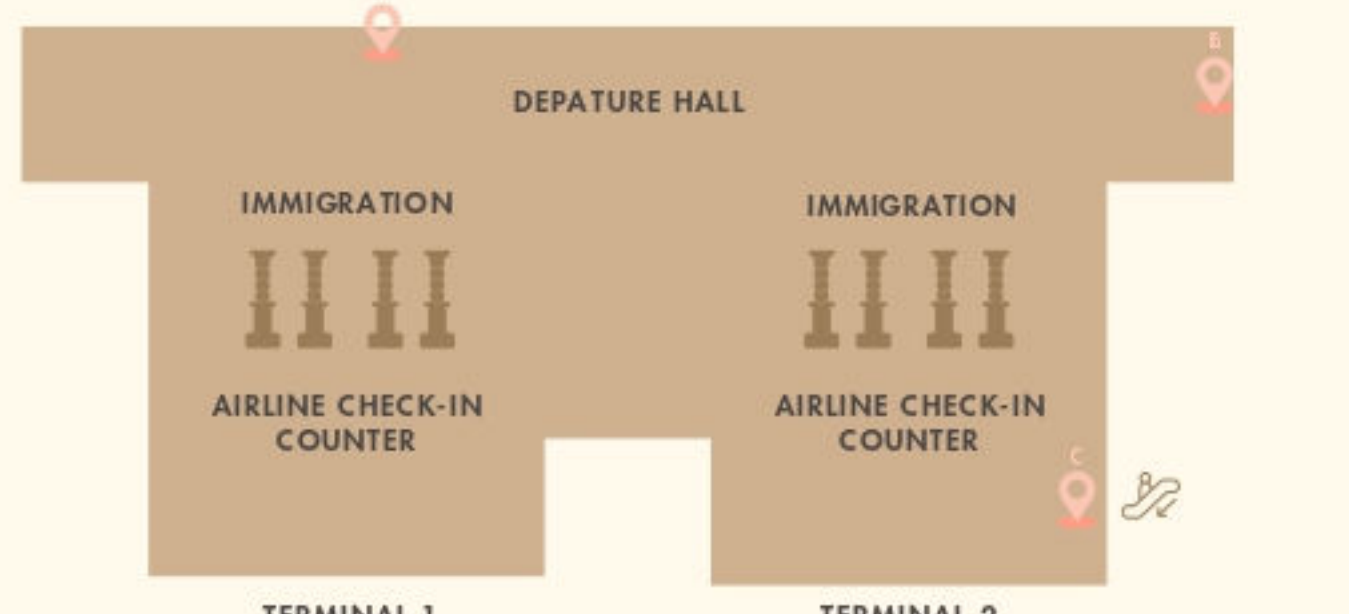

The Coral

The Coral Business Class Lounge (Cosmo), International Departure Concourse C

SCAN QR CODE TO GET DIRECTIONS TO THIS LOUNGE

The Coral

The Coral Finest Business Class Lounge, International Departure Concourse D

SCAN QR CODE TO GET DIRECTIONS TO THIS LOUNGE

The Coral

The Coral First Class Lounge, International Departure Concourse D

SCAN QR CODE TO GET DIRECTIONS TO THIS LOUNGE

The Coral

The Coral Executive Lounge, Domestic Departure, Gate 51 (3rd Floor)

The Coral

The Coral Finest Business Class Lounge, International Departure (3rd Floor)

The Coral

The Coral Premium Lounge, Domestic Departure Concourse A

SCAN QR CODE TO GET DIRECTIONS TO THIS LOUNGE